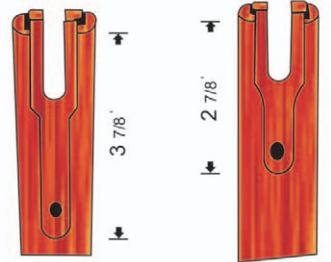

STEVENS M520

Also fits:
 Ranger M30 Pump
 Western Field M30

PN: 300-170

STEVENS PUMP M620

Tang Model

PN: 300-172

Also fits:
 Western Field M60

STEVENS PUMP M620A

Drawbolt Model

PN: 300-173

Also fits:
 Western Field M40N
 Western Field M60SB620A

WINCHESTER M71

Top Tang View

STEVENS SINGLE 85 & 89

PN: 300-309

Also Fits:
 Continental Arms Single
 Crescent Single
 Diamond Arms Single
 Eastern Arms Single
 Hercules Single
 Long Tom Single
 St. Louis Arms Single
 Texas Ranger Single
 Wards Hercules Single
 Stevens Single No Model #