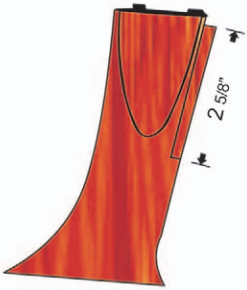

STEVENS M315

PN: 300-707

Also fits:
 Central Arms (Drawbolt Model)
 Chicago Long Range Wonder
 Eclipse Hercules (Drawbolt Model)
 Essex Dbl. (Drawbolt Model)
 Hercules Dbl.
 Marshwood (Drawbolt Model)
 Mississippi Valley Arms (Drawbolt Model)
 C.N. Newport Dbl.
 Oxford Dbl.
 Paragon Dbl.
 Ranger Dbl. (Common Drawbolt Model)
 Riverside Dbl.
 Springfield Dbl.
 Stevens Dbl. No #
 Worthington Hammerless

STEVENS M515

PN: 300-808

Also fits:
 Shapleigh Dbl.
 Stevens 5000
 Wards Hercules M50
 Wards Western Field M51

STEVENS PUMP M520A

PN: 300-171

Also fits:
 J.C. Higgins 102.25
 Ranger Pump
 Western Field M25
 Western Field M30SB562A
 Western Field M560-8A

Drawbolt Model

PN: 300-173

Also fits:
 Western Field M40N
 Western Field M60SB620A

WINCHESTER M71

Top Tang View

STEVENS SINGLE 85 & 89

PN: 300-309

Also Fits:
 Continental Arms Single
 Crescent Single
 Diamond Arms Single
 Eastern Arms Single
 Hercules Single
 Long Tom Single
 St. Louis Arms Single
 Texas Ranger Single
 Wards Hercules Single
 Stevens Single No Model #