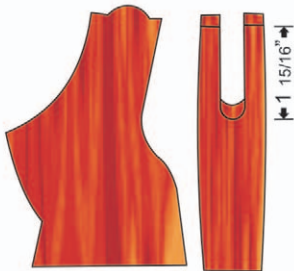

Drawbolt Model

PN: 300-173

Also fits:
 Western Field M40N
 Western Field M60SB620A

WINCHESTER M71

Top Tang View

STEVENS SINGLE 85 & 89

PN: 300-309

Also Fits:
 Continental Arms Single
 Crescent Single
 Diamond Arms Single
 Eastern Arms Single
 Hercules Single
 Long Tom Single
 St. Louis Arms Single
 Texas Ranger Single
 Wards Hercules Single
 Stevens Single No Model #

WINCHESTER M92-M94 FOREARM

Metal Cap Style

Barrel Band Style

WINCHESTER M94

Theodore Roosevelt Issue Style

1966 Centennial Issue Style

Field Style

WINCHESTER M95