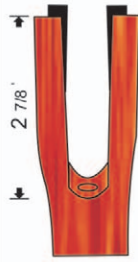

STEVENS M315

PN: 300-707

Also fits:
 Central Arms (Drawbolt Model)
 Chicago Long Range Wonder
 Eclipse Hercules (Drawbolt Model)
 Essex Dbl. (Drawbolt Model)
 Hercules Dbl.
 Marshwood (Drawbolt Model)
 Mississippi Valley Arms (Drawbolt Model)
 C.N. Newport Dbl.
 Oxford Dbl.
 Paragon Dbl.
 Ranger Dbl. (Common Drawbolt Model)
 Riverside Dbl.
 Springfield Dbl.
 Stevens Dbl. No #
 Worthington Hammerless

STEVENS M515

PN: 300-808

Also fits:
 Shapleigh Dbl.
 Stevens 5000
 Wards Hercules M50
 Wards Western Field M51

STEVENS PUMP M520A

PN: 300-171

Also fits:
 J.C. Higgins 102.25
 Ranger Pump
 Western Field M25
 Western Field M30SB562A
 Western Field M560-8A

STEVENS M520

Also fits:
 Ranger M30 Pump
 Western Field M30

PN: 300-170

STEVENS PUMP M620

Tang Model

PN: 300-172

Also fits:
 Western Field M60

STEVENS PUMP M620A

Drawbolt Model

PN: 300-173

Also fits:
 Western Field M40N
 Western Field M60SB620A

WINCHESTER M71

Top Tang View

STEVENS SINGLE 85 & 89

PN: 300-309

Also Fits:
 Continental Arms Single
 Crescent Single
 Diamond Arms Single
 Eastern Arms Single
 Hercules Single
 Long Tom Single
 St. Louis Arms Single
 Texas Ranger Single
 Wards Hercules Single
 Stevens Single No Model #