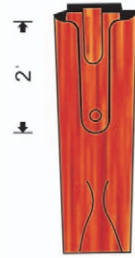

STEVENS M315

PN: 300-707

Also fits:
 Central Arms (Drawbolt Model)
 Chicago Long Range Wonder
 Eclipse Hercules (Drawbolt Model)
 Essex Dbl. (Drawbolt Model)
 Hercules Dbl.
 Marshwood (Drawbolt Model)
 Mississippi Valley Arms (Drawbolt Model)
 C.N. Newport Dbl.
 Oxford Dbl.
 Paragon Dbl.
 Ranger Dbl. (Common Drawbolt Model)
 Riverside Dbl.
 Springfield Dbl.
 Stevens Dbl. No #
 Worthington Hammerless

STEVENS M515

PN: 300-808

Also fits:
 Shapleigh Dbl.
 Stevens 5000
 Wards Hercules M50
 Wards Western Field M51

STEVENS PUMP M520A

PN: 300-171

Also fits:
 J.C. Higgins 102.25
 Ranger Pump
 Western Field M25
 Western Field M30SB562A
 Western Field M560-8A

STEVENS M520

Also fits:
 Ranger M30 Pump
 Western Field M30

PN: 300-170

STEVENS PUMP M620

Tang Model

PN: 300-172

Also fits:
 Western Field M60

STEVENS PUMP M620A

Drawbolt Model

PN: 300-173

Also fits:
 Western Field M40N
 Western Field M60SB620A

WINCHESTER M71

Top Tang View

STEVENS SINGLE 85 & 89

PN: 300-309

Also Fits:
 Continental Arms Single
 Crescent Single
 Diamond Arms Single
 Eastern Arms Single
 Hercules Single
 Long Tom Single
 St. Louis Arms Single
 Texas Ranger Single
 Wards Hercules Single
 Stevens Single No Model #