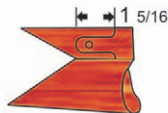

Drawbolt Model

PN: 300-173

Also fits:
 Western Field M40N
 Western Field M60SB620A

WINCHESTER M71

Top Tang View

STEVENS SINGLE 85 & 89

PN: 300-309

Also Fits:
 Continental Arms Single
 Crescent Single
 Diamond Arms Single
 Eastern Arms Single
 Hercules Single
 Long Tom Single
 St. Louis Arms Single
 Texas Ranger Single
 Wards Hercules Single
 Stevens Single No Model #

WINCHESTER M92-M94 FOREARM

Metal Cap Style

Barrel Band Style

WINCHESTER M94

Theodore Roosevelt Issue Style

1966 Centennial Issue Style

Field Style

WINCHESTER M95

Carbine-Barrel Band Forearm

Rifle Forearm

Issue Carbine Buttplate

WINCHESTER M97

3-Screw Solid Frame

Later Model

WINCHESTER M1400

1400