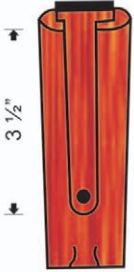

STEVENS M315

PN: 300-707

Also fits:
 Central Arms (Drawbolt Model)
 Chicago Long Range Wonder
 Eclipse Hercules (Drawbolt Model)
 Essex Dbl. (Drawbolt Model)
 Hercules Dbl.
 Marshwood (Drawbolt Model)
 Mississippi Valley Arms (Drawbolt Model)
 C.N. Newport Dbl.
 Oxford Dbl.
 Paragon Dbl.
 Ranger Dbl. (Common Drawbolt Model)
 Riverside Dbl.
 Springfield Dbl.
 Stevens Dbl. No #
 Worthington Hammerless

STEVENS M515

PN: 300-808

Also fits:
 Shapleigh Dbl.
 Stevens 5000
 Wards Hercules M50
 Wards Western Field M51

STEVENS PUMP M520A

PN: 300-171

Also fits:
 J.C. Higgins 102.25
 Ranger Pump
 Western Field M25
 Western Field M30SB562A
 Western Field M560-8A

STEVENS M520

Also fits:
 Ranger M30 Pump
 Western Field M30

PN: 300-170

STEVENS PUMP M620

Tang Model

PN: 300-172

Also fits:
 Western Field M60

STEVENS PUMP M620A

Drawbolt Model

PN: 300-173

Also fits:
 Western Field M40N
 Western Field M60SB620A

WINCHESTER M71

Top Tang View

STEVENS SINGLE 85 & 89

PN: 300-309

Also Fits:
 Continental Arms Single
 Crescent Single
 Diamond Arms Single
 Eastern Arms Single
 Hercules Single
 Long Tom Single
 St. Louis Arms Single
 Texas Ranger Single
 Wards Hercules Single
 Stevens Single No Model #